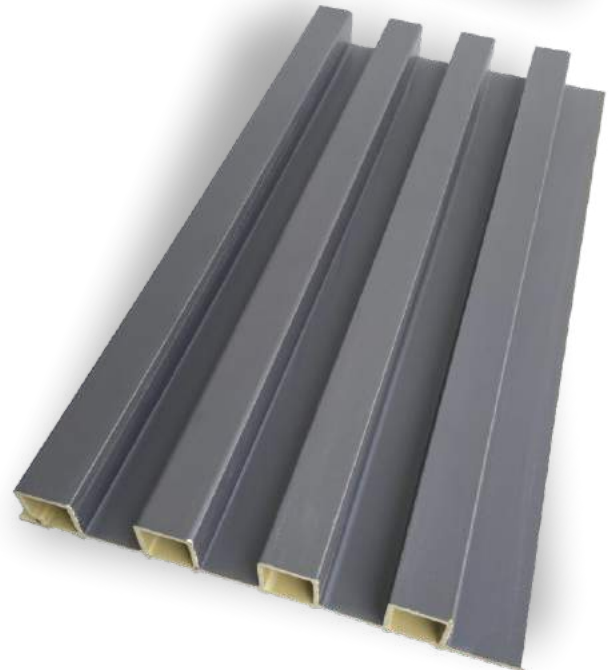

N - 2310

Thickness - 23 mm Width - 160 mm length - 2900mm

बारा

N - 2311

N - 2312

Thickness - 23 mm Width - 160 mm length - 2900mm

aurā

Luxury
FEEL