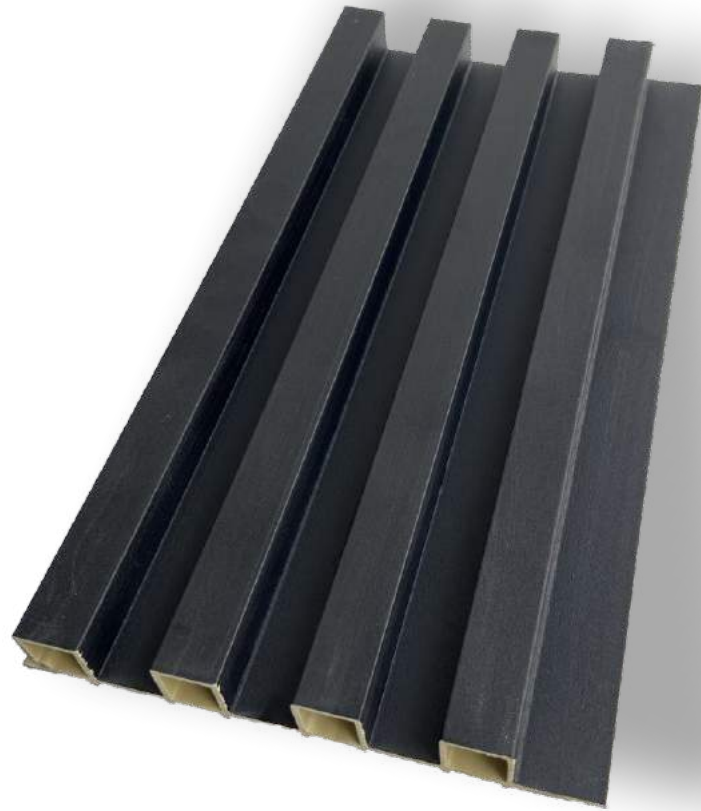

aurā

UNIQUE
DESIGN

N - 2315

Designing Dreams,
one concept
at *a time*

Thickness - 23 mm Width - 160 mm length - 2900mm