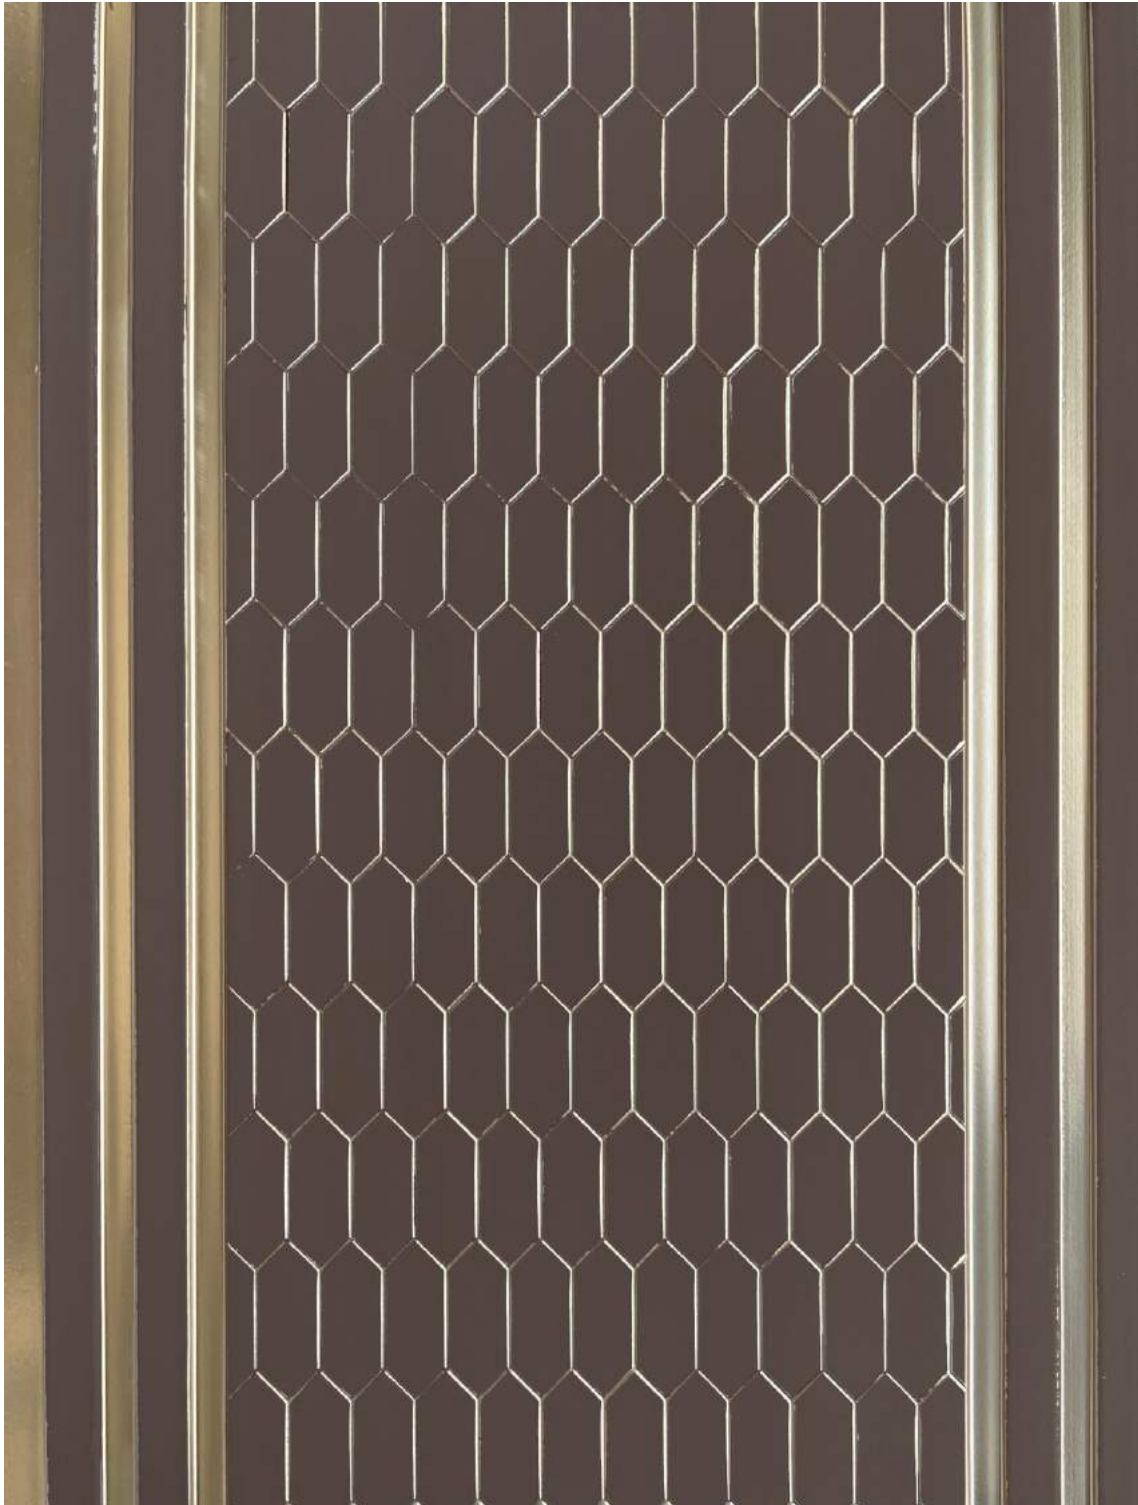

**DESIGN  
MAKE US  
HAPPY**

**STUNNING SPACES**

Golden aura keeps shiny

ADMIRING  
VERSATILITY

N) 6053

310 MM X 8MM X 2900MM

ADMIRING  
**VERSATILITY**

**N** 6054