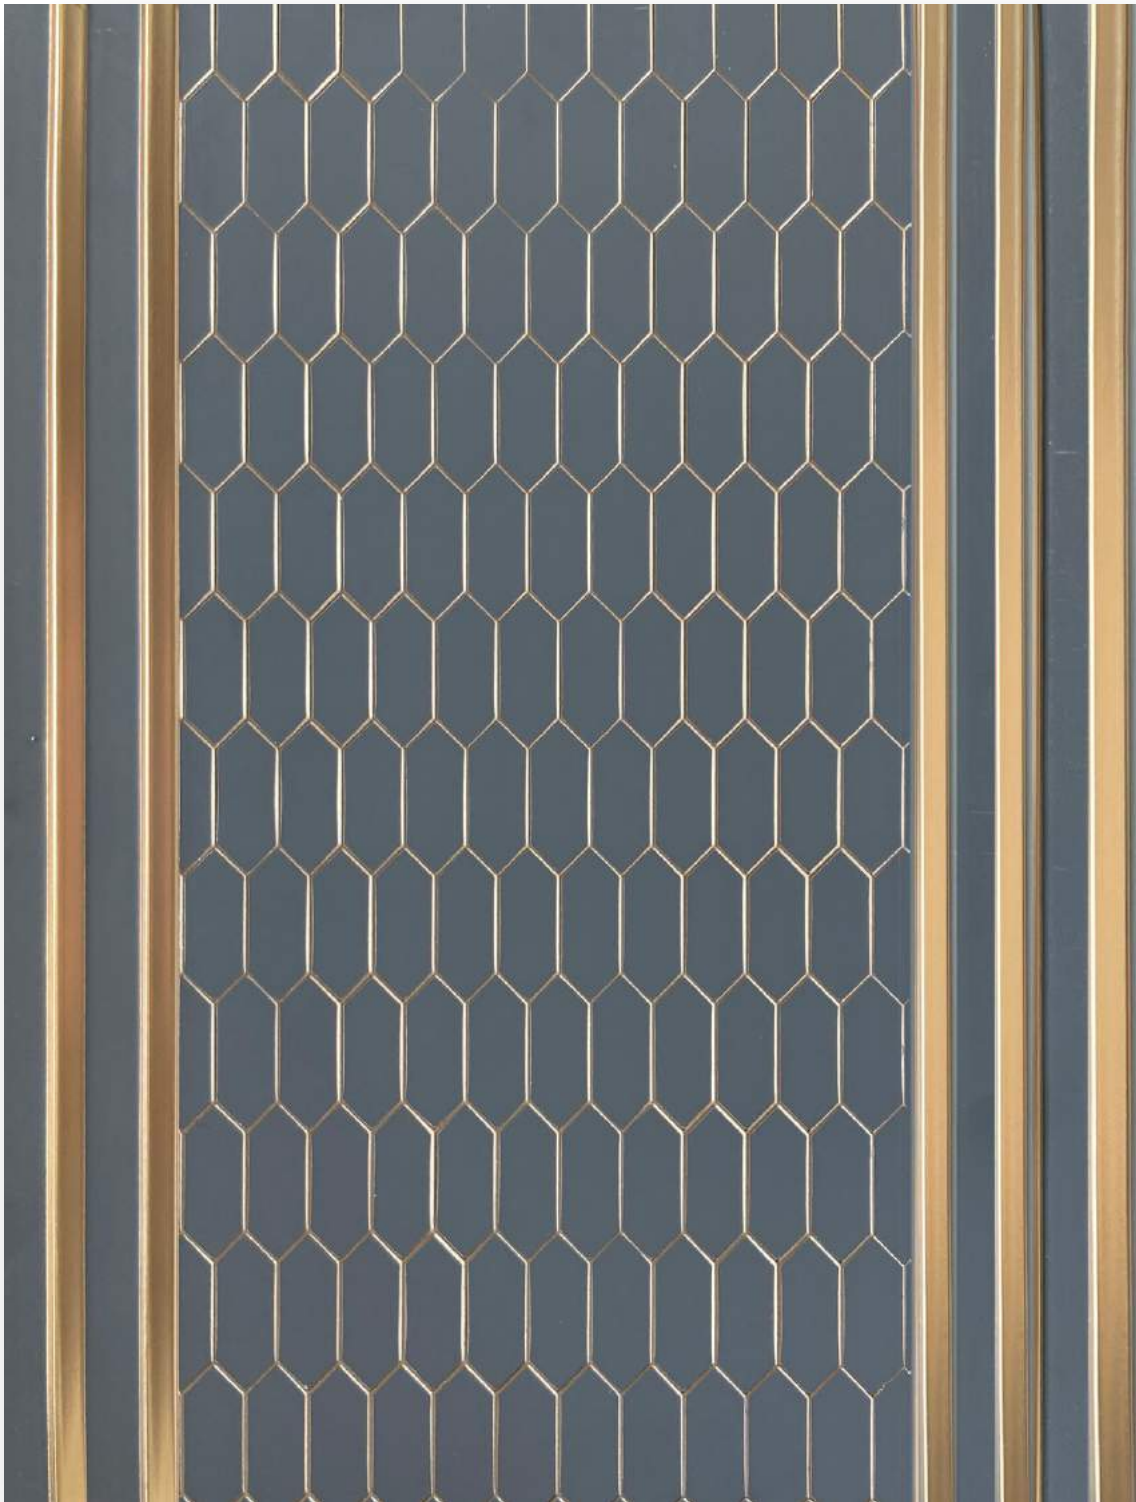

**DESIGN  
MAKE US  
HAPPY**

**STUNNING SPACES**

Golden aura keeps shiny

ADMIRING  
VERSATILITY

N) 6053

310 MM X 8MM X 2900MM

ADMIRING  
**VERSATILITY**

**N** 6054