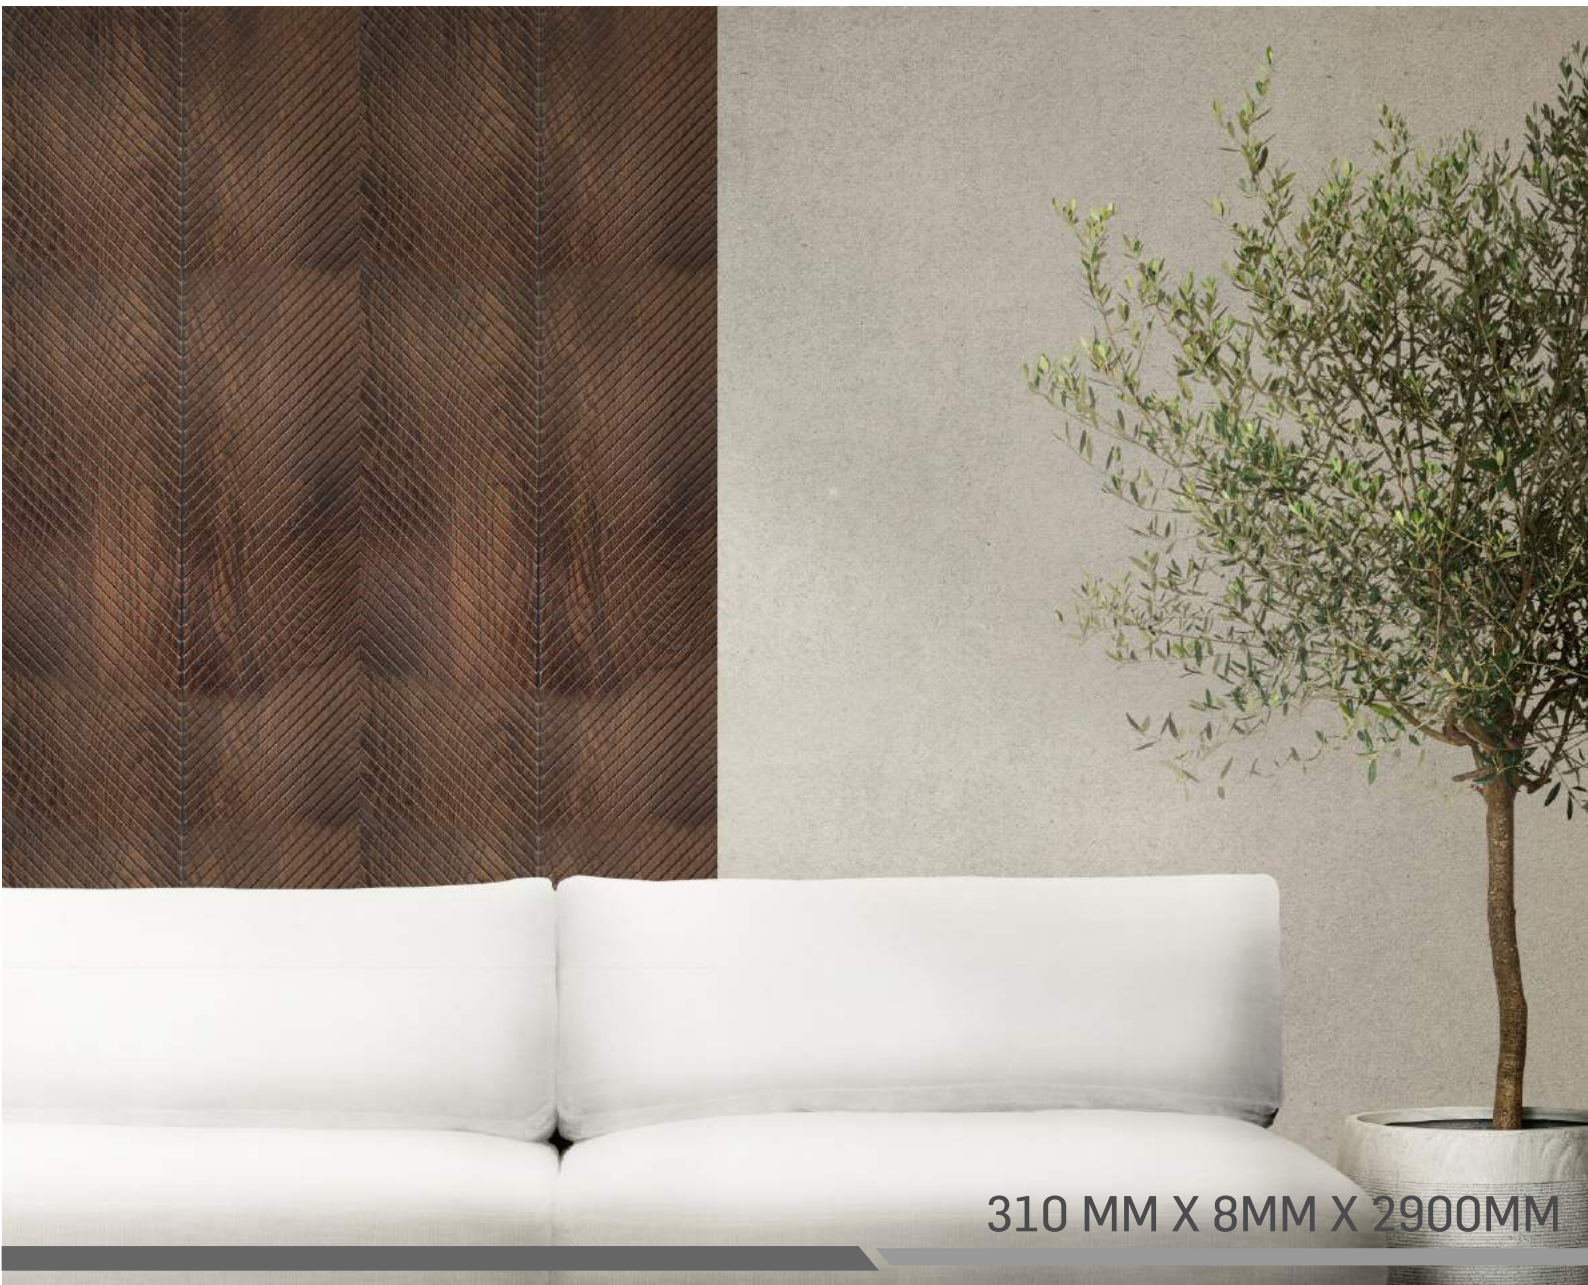

310 MM X 8MM X 2900MM

N 6087

310 MM X 8MM X 2900MM

Crafting  
**Luxurios**  
SPACES

**aura**

royally superior creations

310 MM X 8MM X 2900MM

a fine display