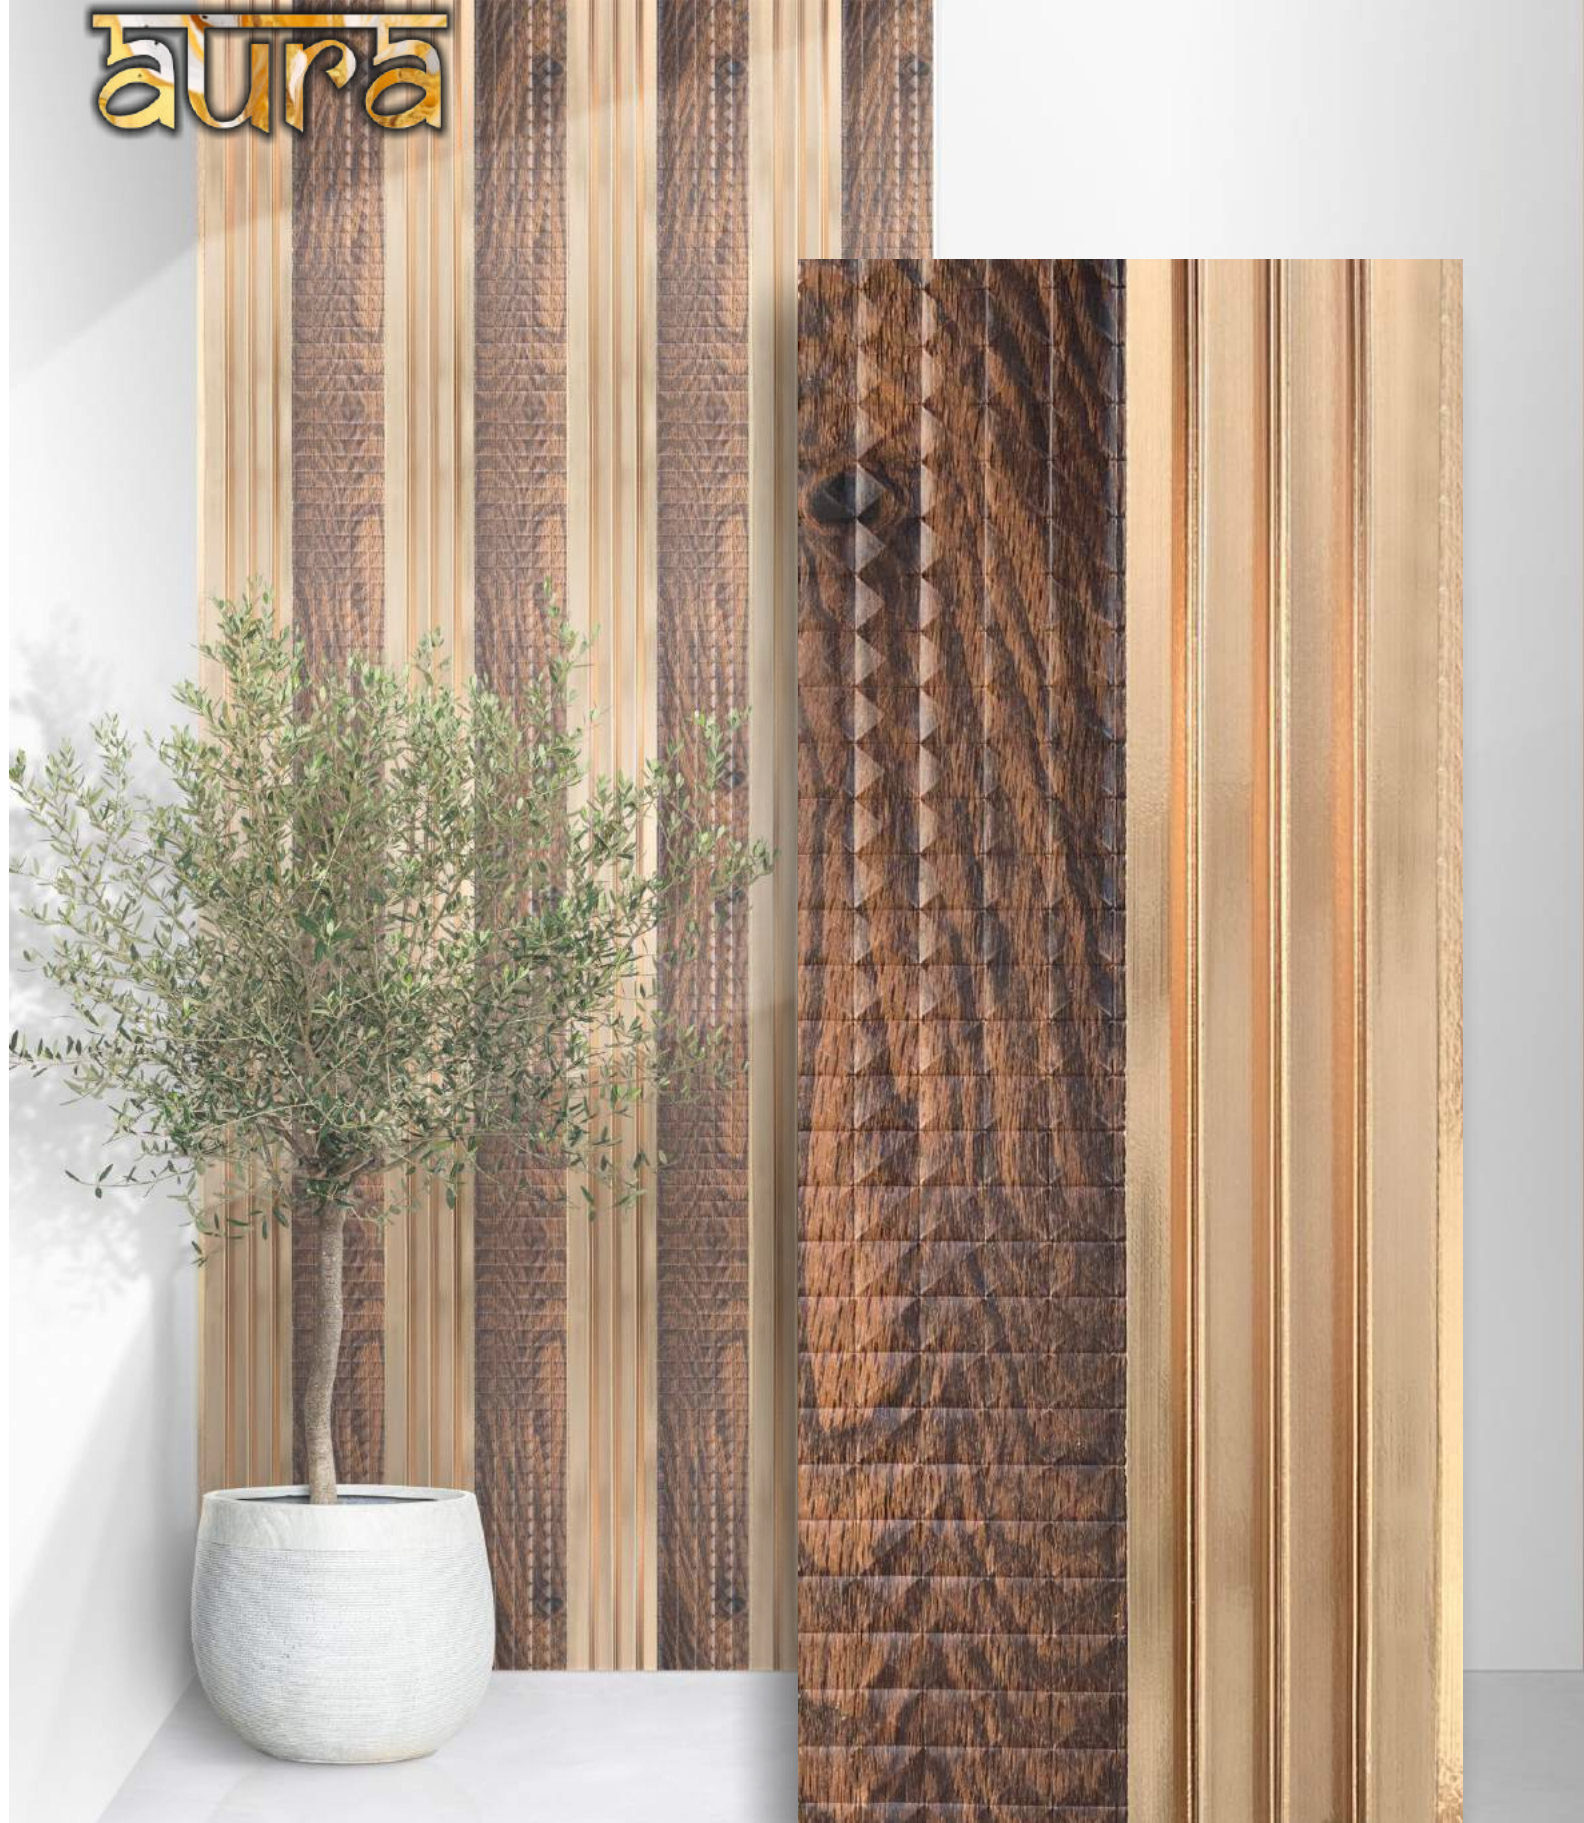

definite for human
it's pure phenolic

keep away from
direct sun light

carpenter friendly
easy to apply

engineered for
internal use only

N

6016

12MM X 122MM X 2900MM

aurā