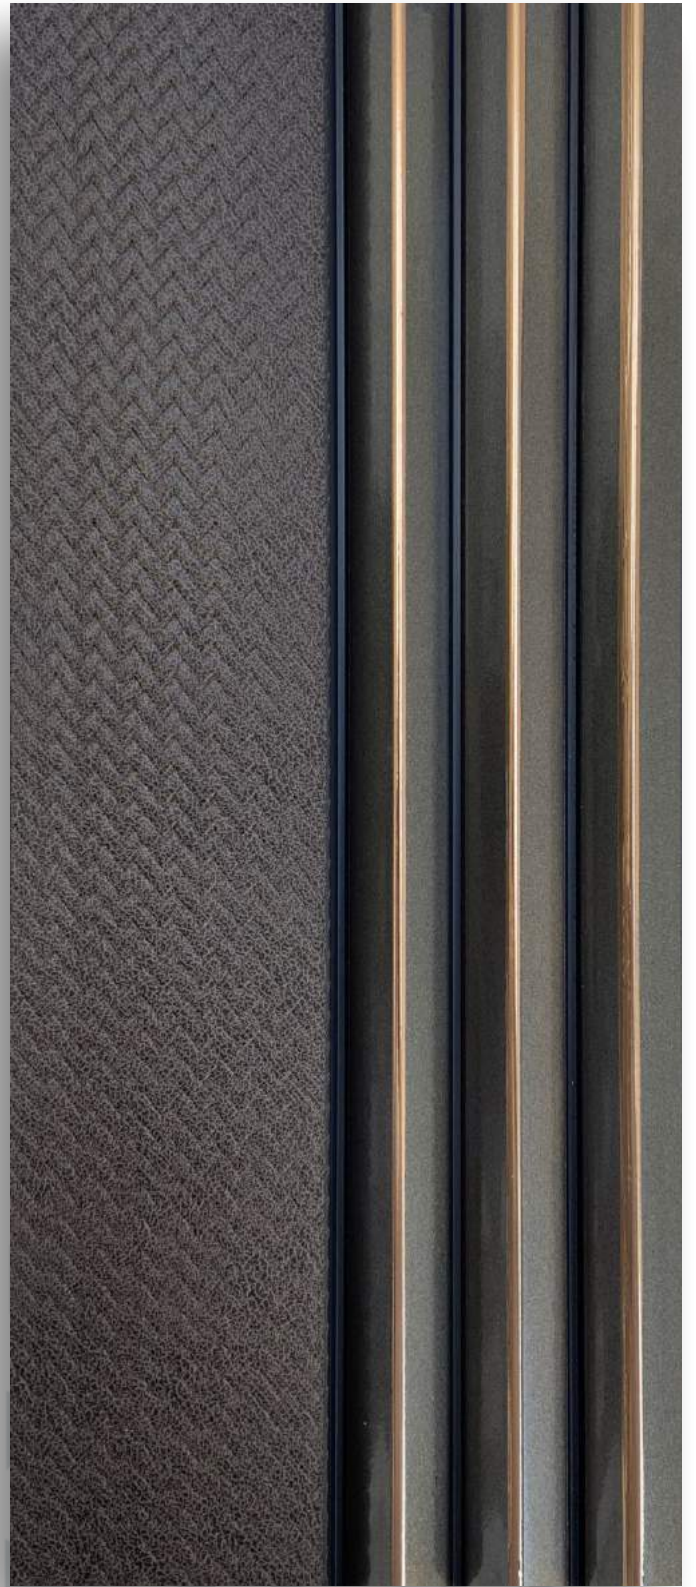

Aura

definite for human
it's pure phenolic

keep away from
direct sun light

carpenter friendly
easy to apply

engineered for
internal use only

N

6006

12MM X 122MM X 2900MM