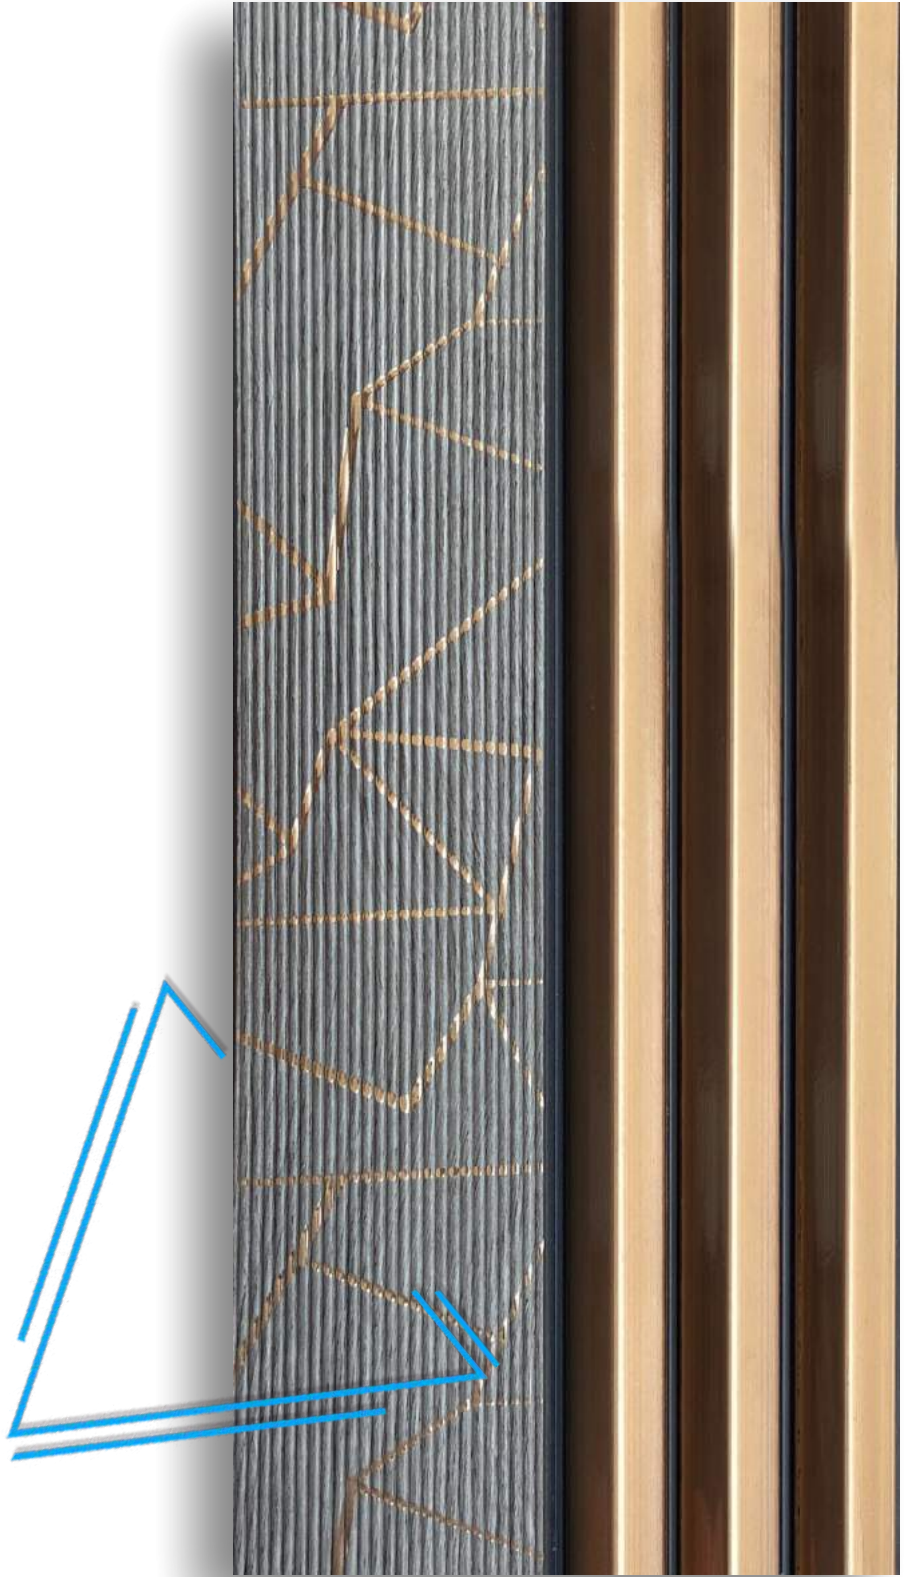

N 6005

12MM X 122MM X 2900MM